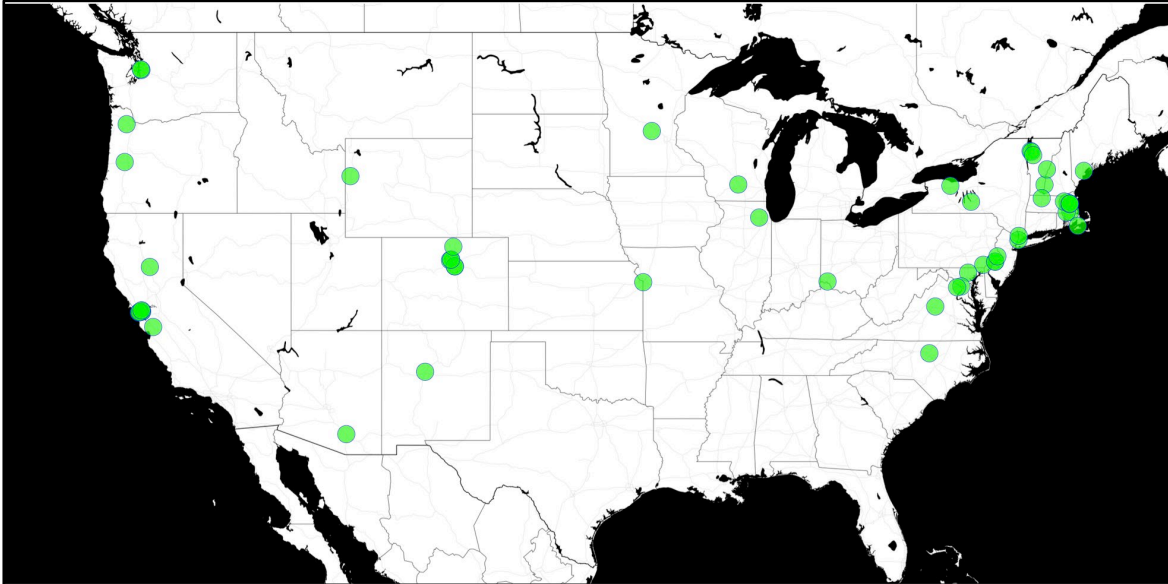

57 Next Generation Enterprises:

Mission-driven, employee-owned

May 2019

- A & R Solar, Coop, Social Purpose Corp, B Corp, Seattle, WA
- Abacus Wealth Partners, EO-LLC, B Corp, Philadelphia, PA
- Amicus Solar Cooperative, Purchasing Co-op, B Corp, Boulder, CO
- Berrett-Koehler Publishers, ESOP, B Corp, Benefit Corp, Oakland, CA
- Blue Dot Advocates, LLC-Co-op, B Corp, Benefit Corp, Denver, CO
- Boston Common Asset Management, EO-LLC, B Corp, Boston, MA
- Breckinridge Capital Advisors, EO-LLC, B Corp, Boston, MA
- Butler/Till, ESOP, B Corp, Rochester, NY
- Cooperative Home Care Associates, Worker Co-op, B Corp, Bronx, NY
- Chroma Technology, EO Hybrid, B Corp, Bellows Falls, VT
- Clif Bar, ESOP, Benefit Corp, Emeryville, CA
- CoLab Cooperative, Worker Co-op, B Corp, Ithaca, NY
- Dansko, ESOP, Mission-driven, West Grove, PA
- DOJO4, Worker Co-op, B Corp, Boulder, CO
- EA Engineering, ESOP, Benefit Corp, Hunt Valley, MD
- Eastern Carolina Organics, EO-LLC, B Corp, Durham, NC
- Eileen Fisher, ESOP, B Corp, Benefit Corp, Irvington, NY
- Equal Exchange, Worker Co-op, Mission-driven, West Bridgewater, MA
- Floyd | Snider, ESOP, B Corp, Social Purpose Corp, Seattle, WA
- Future State, ESOP, B Corp, Oakland, CA
- Gardener's Supply Company, ESOP, B Corp, Burlington, VT